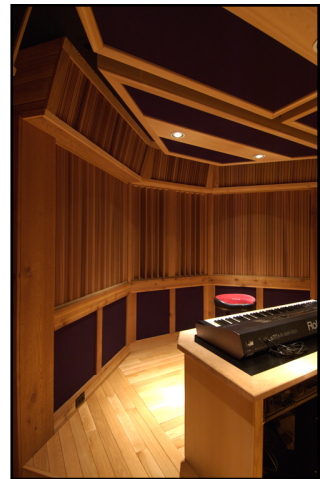

Lawrence P. Swist Designs

Evenfall Acoustics, Ltd.

P.O. Box 263
Greenwood Lake, NY
USA 10925
(716) 308-7152
lpswist@lpswistdesigns.com

Rockbottom Studios

Makanda, IL

The entire structure was designed by L P Swist Designs. The building is located over a stream and houses a 5.1 control room with three isolated recording areas. Each area is designed to provide a variety of acoustical characteristics suited to live tracking sessions. There is also a lounge and facilities to record live performances on an outdoor stage.